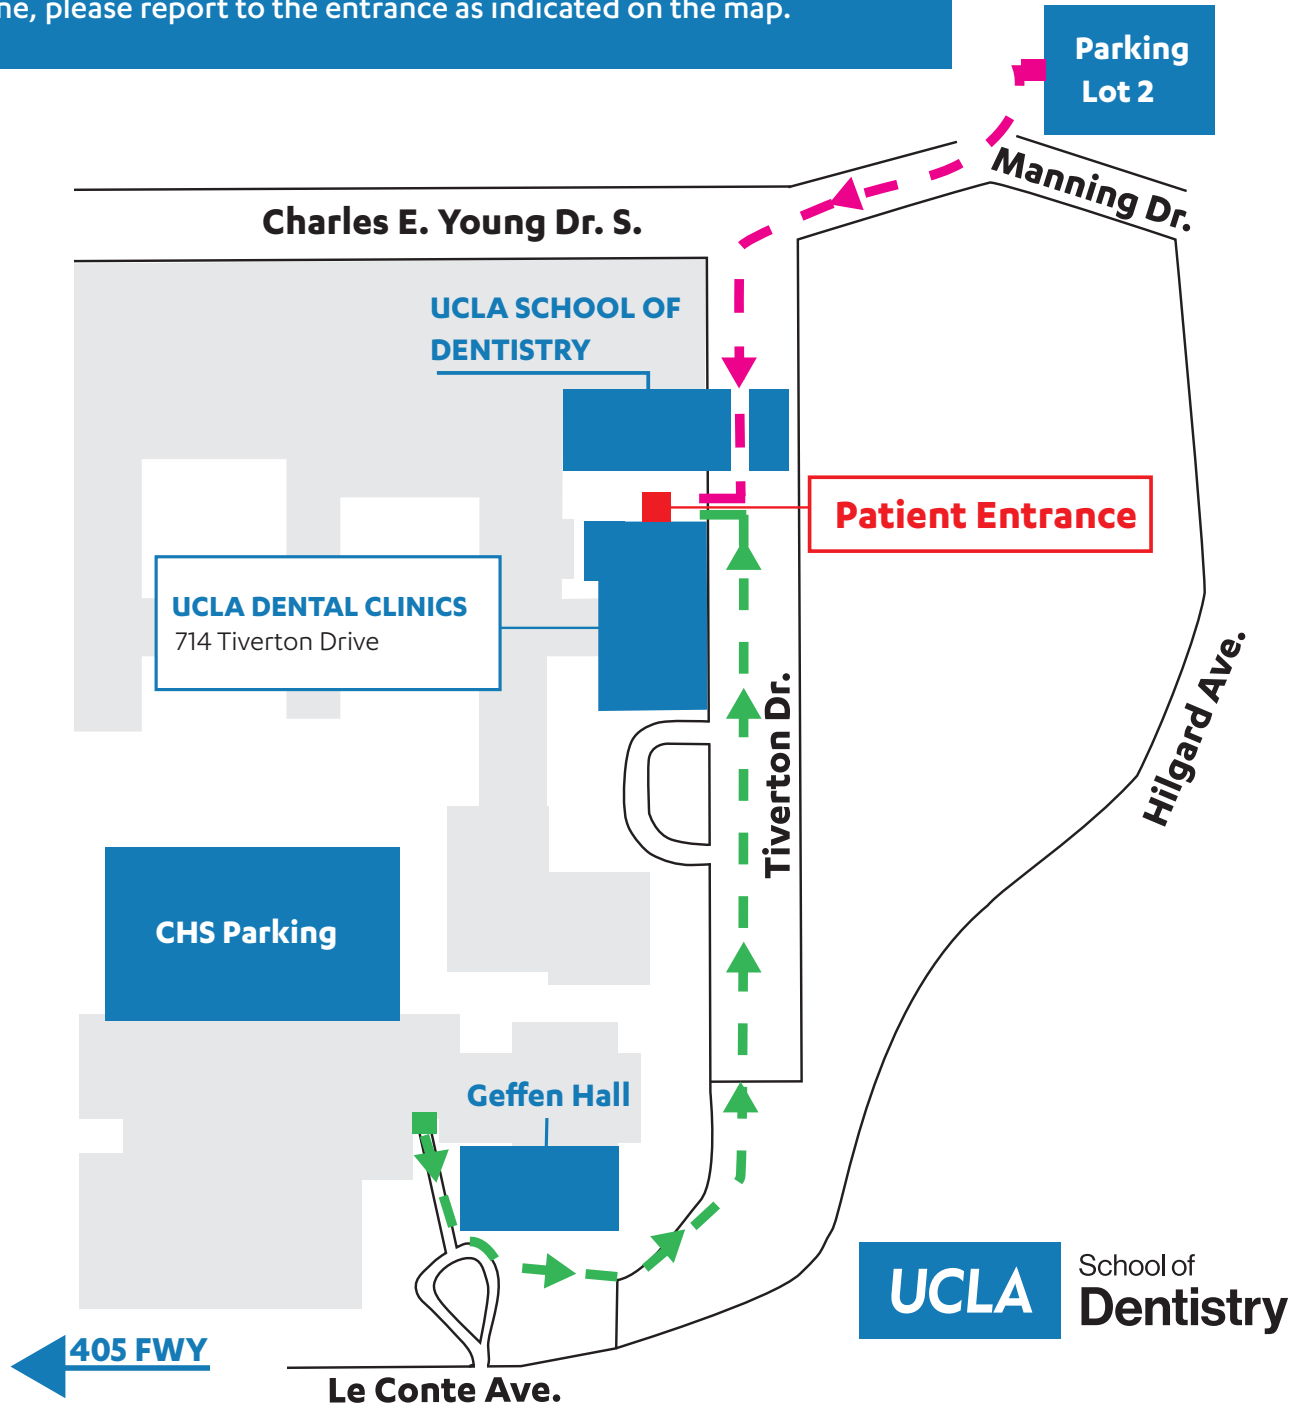

GETTING TO THE UCLA DENTAL CLINICS

Once you have parked or have been dropped off, please call your student dentist to notify them that you are physically at UCLA. If you do not have a cell phone, please report to the entrance as indicated on the map.

FOR THOSE WHO PARK IN THE CHS PARKING LOT:

Enter the first driveway, this is the CHS parking structure. After leaving your car and paying the parking fee, walk back out of the structure to 714 Tiverton Drive, which is up the walkway and past Geffen Hall. Follow **green-->** path to the breezeway. The **pink -->** path will direct you to the breezeway.